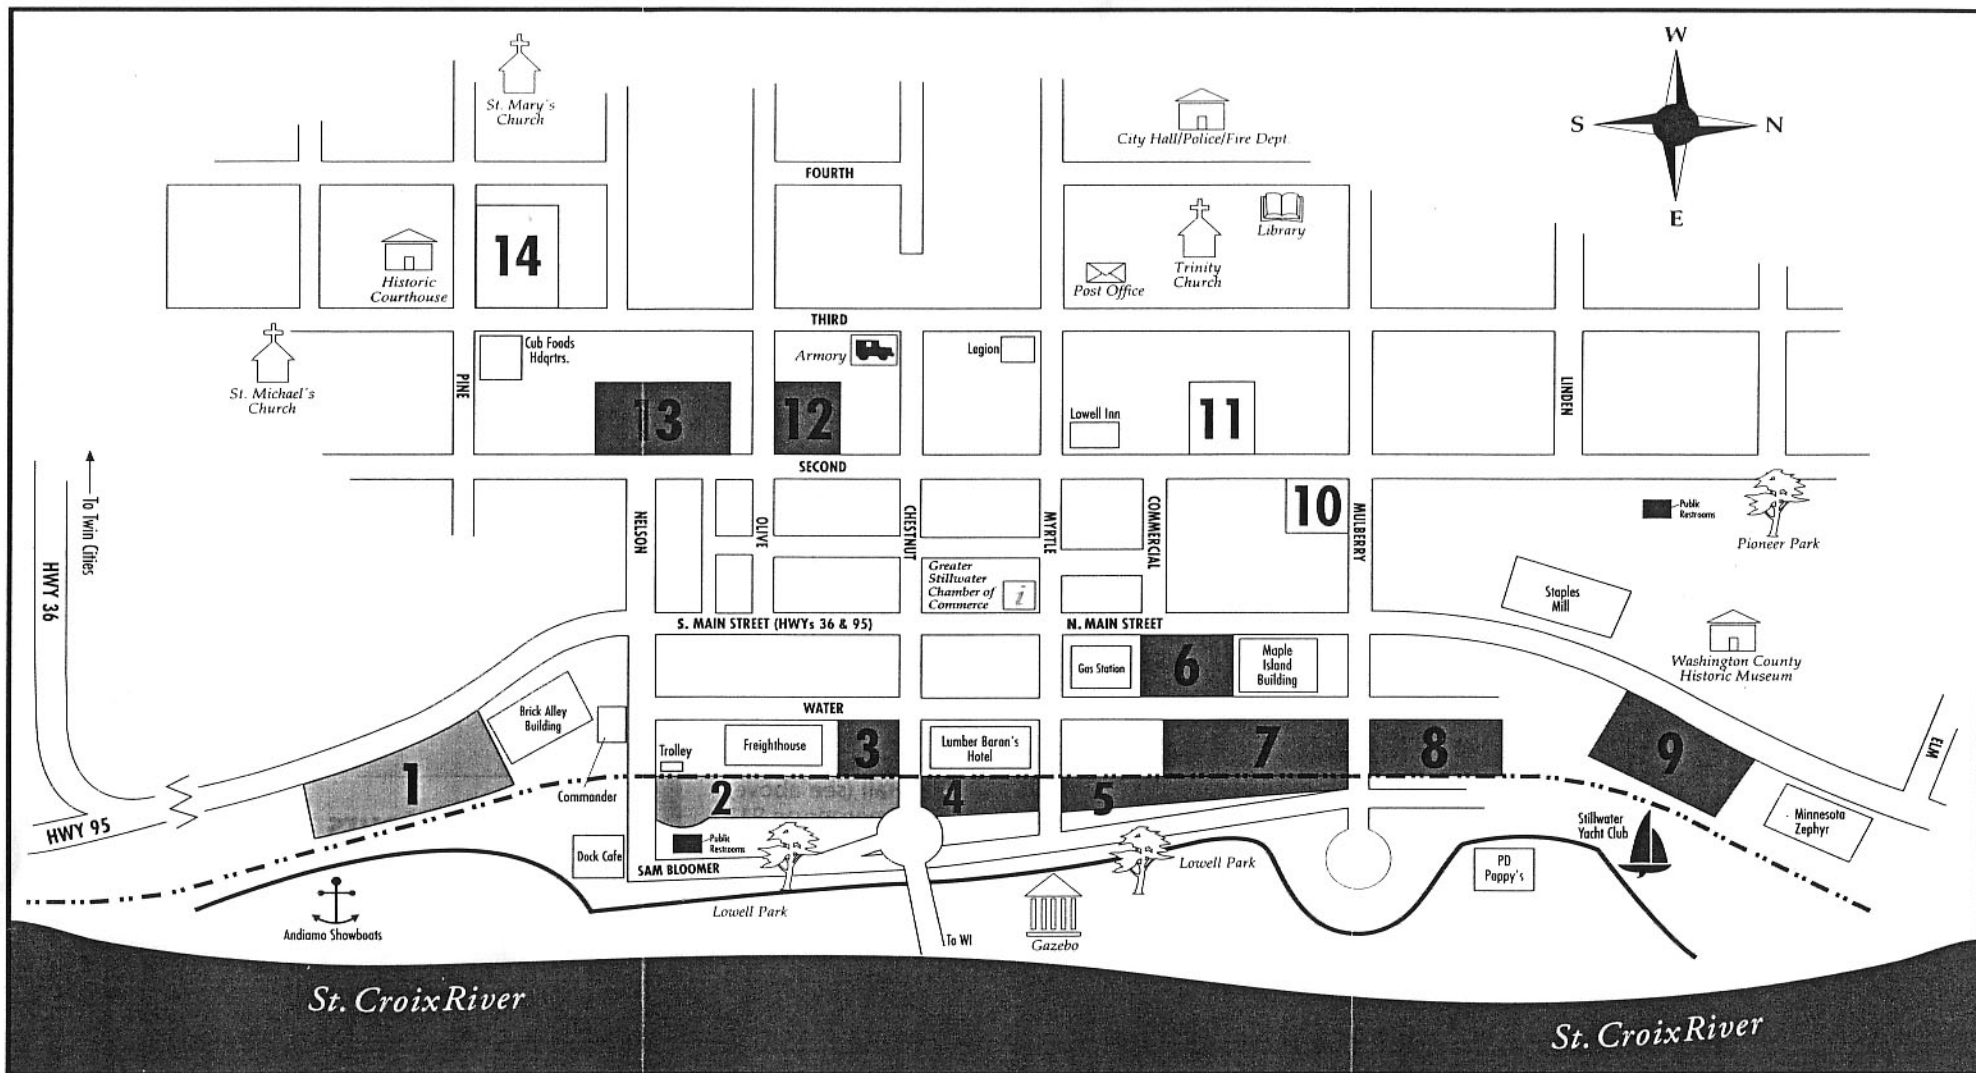

DOWNTOWN STILLWATER PUBLIC PARKING

FREE PARKING

4 Hour Limit
 Lot 4 Bridge Lot
 Lot 5 Mulberry Point Lot
 Lot 7 Water St. Lot
 Lot 12 Olive St. & 2nd St. Lot
 Lot 13 UBC Lot

2 Hour Limit
 Lot 3 Chestnut St. Lot
 Lot 6 Maple Island Lot

All Day
 Lot 8 Railroad Lot
 Lot 9 North Main St. Lot

LIMITED FREE PARKING

**After 6pm and
 All Day Sat. and Sun.**
 Lot 10 Mulberry St./Second St. Lot
 Lot 11 Lowell Inn Lot
 Lot 14 Riverview Lot (Cub)

PAY PARKING

1⁰⁰ - 1.5 Hours
5⁰⁰ - All Day
 Lot 1 South Main St. Lot
 Lot 2 River Lot (Nelson/Chestnut)
 Stillwater Police Dept. 651-351-4900

Public Restroom

i **Information**

----- **Old Railroad**

Pay Parking Lots 1 & 2 Effective & Enforced: May 1 - Oct. 31